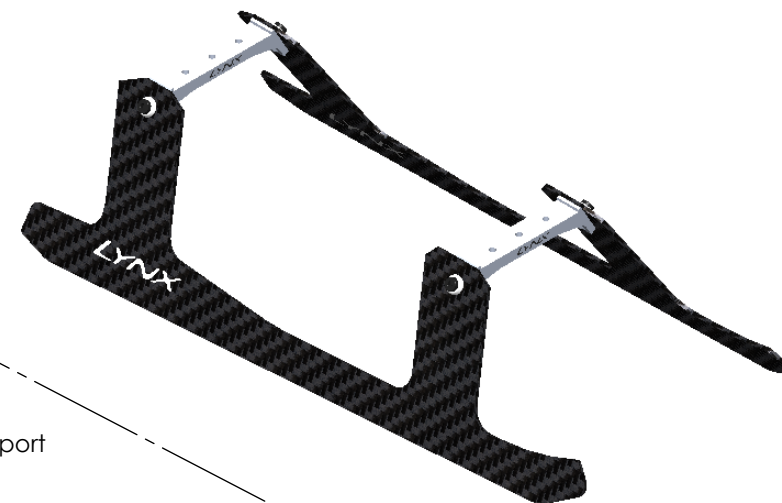

- LX1305 GAUI X3 - Ultra Landing Gear - Silver - Profile 1
- LX1306 GAUI X3 - Ultra Landing Gear - Red - Profile 1
- LX1307 GAUI X3 - Ultra Landing Gear - Black - Profile 1

Assembly Finish

2XDR1508-8  
GAUI X3 - Landing Gear Support

4xTCM2X5  
Hex Cup Screw M2x5  
Loctite 242 for 4 screws

4xDR0266  
Frame C Washer M2 Silver

2xDR1509  
GAUI X3 - Landing Gear Skid Profile 1